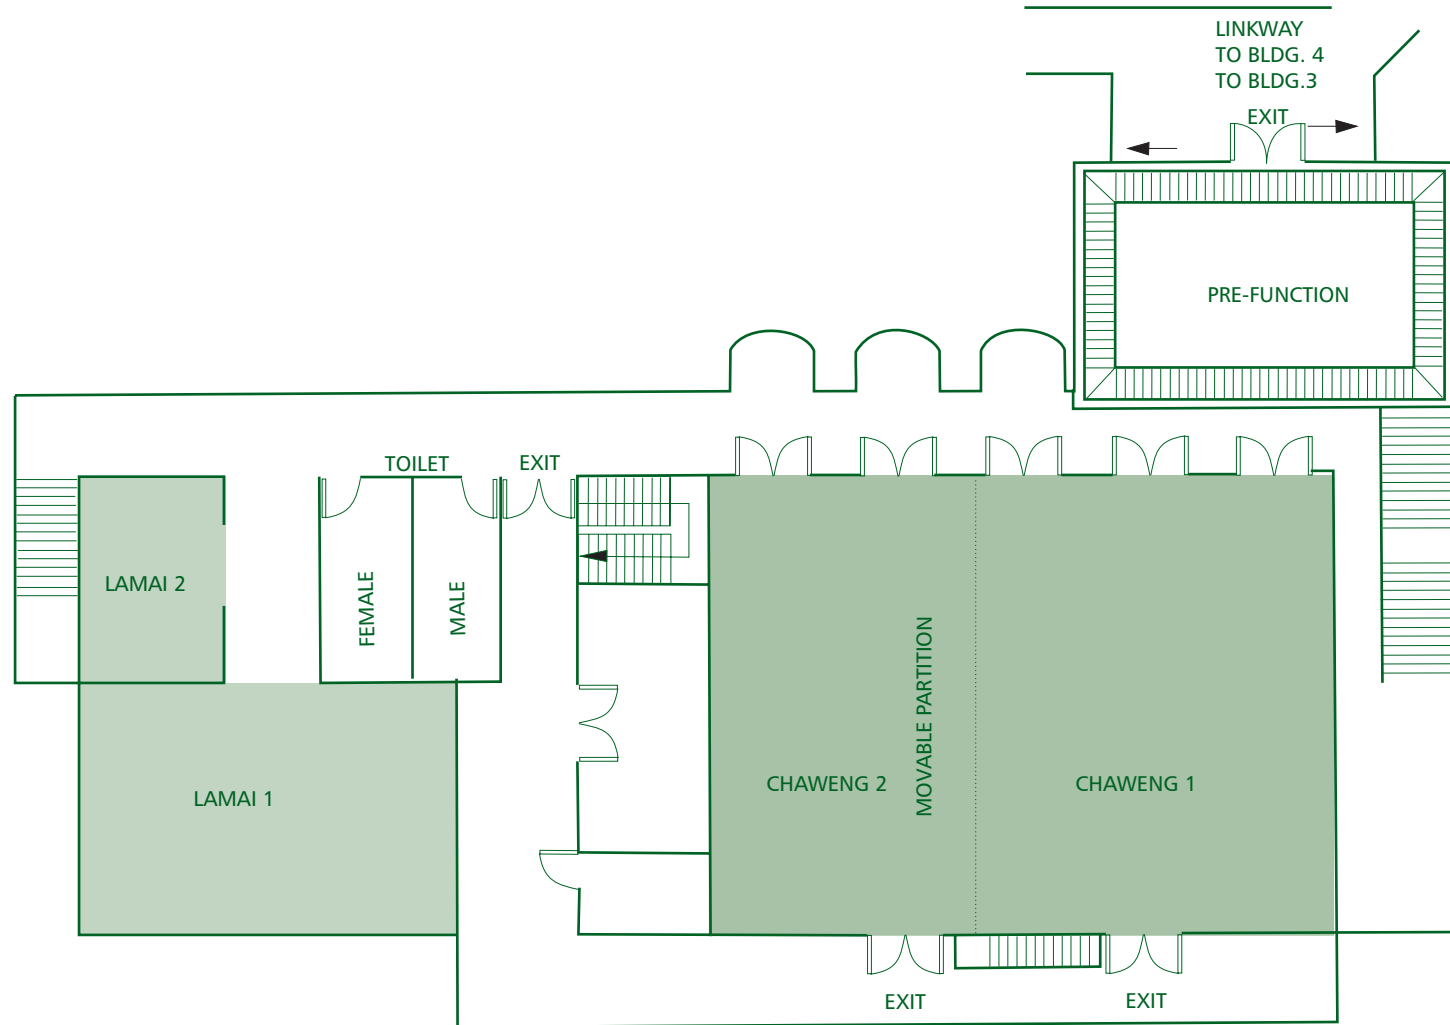

CHAWENG HALL (Mezzanine level)

ROOM	LENGTH (m)	WIDTH (m)	SQUARE METRES	CEILING HEIGHT (M)	CLASS ROOM CAPACITY	BANQUET CAPACITY	THEATRE CAPACITY	COCKTAIL CAPACITY
CHAWENG HALL (1+2)	20	12	240	4	150	160	250	200
CHAWENG 1	12	12	144	4	50	80	120	100
CHAWENG 2	12	8	96	4	40	60	80	80

CHAWENG HALL (Mezzanine level)

ROOM	LENGTH (m)	WIDTH (m)	SQUARE METRES	CEILING HEIGHT (M)	CLASS ROOM CAPACITY	BANQUET CAPACITY	THEATRE CAPACITY	COCKTAIL CAPACITY
CHAWENG HALL (1+2)	20	12	240	4	150	160	250	200
CHAWENG 1	12	12	144	4	50	80	120	100
CHAWENG 2	12	8	96	4	40	60	80	80
LAMAI 1	6	12	22	4	30	-	60	-
LAMAI 2	4	6	24	4	15	-	20	-