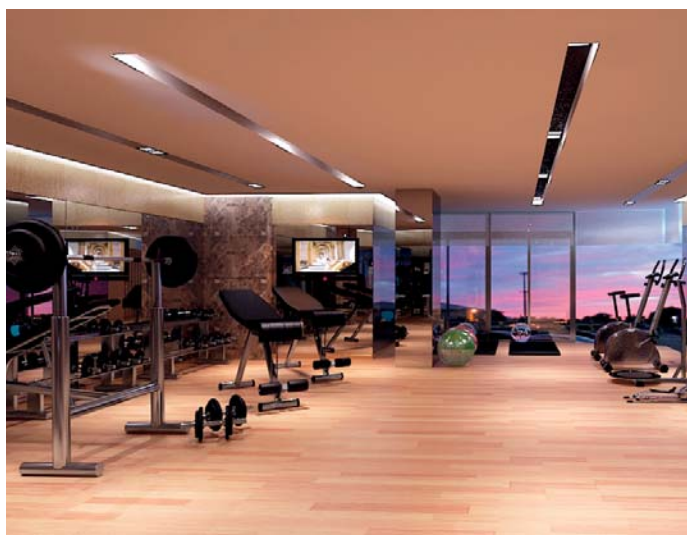

Nova Hotel & Spa Pattaya Centara Boutique Collection

www.centarahotelsresorts.com

FACTS

Location:

Ideally located in the heart of the infamous resort town of Pattaya, Nova Hotel & Spa Pattaya is the newest addition to Centara Boutique Collection. This contemporarily designed 4-star hotel offers understated luxury along with a good range of facilities including a Fitness Centre and an extensive swimming pool complete with its dedicated pool bar.

Facilities and Services:

- Extensive swimming pool complete with its dedicated Pool Bar
- Fully-equipped Fitness Centre
- Spanning across 5 floors, SPA Cenvaree truly is a wellbeing sanctuary offering holistic experiences, rejuvenation practices and therapeutic treatments such as Vichy and hydro-therapy. Several massage rooms for individuals and couples as well as steam room and sea water pool are available

Restaurants and Bars:

- **Glow**, the hotel's all-day-dining restaurant serves Asian flavours and International cuisines and offers indoor and outdoor seating totalling 54 seats. Open 06.00 - 23.30 hrs.
- Located on the mezzanine floor, **M Bar** offers a typical Pub atmosphere. Seating is for 22 persons. Open 15.00 - 23.30 hrs.
- **Lido Pool Bar** serves refreshments, snacks and delis. Open 09.00-18.00 hrs.